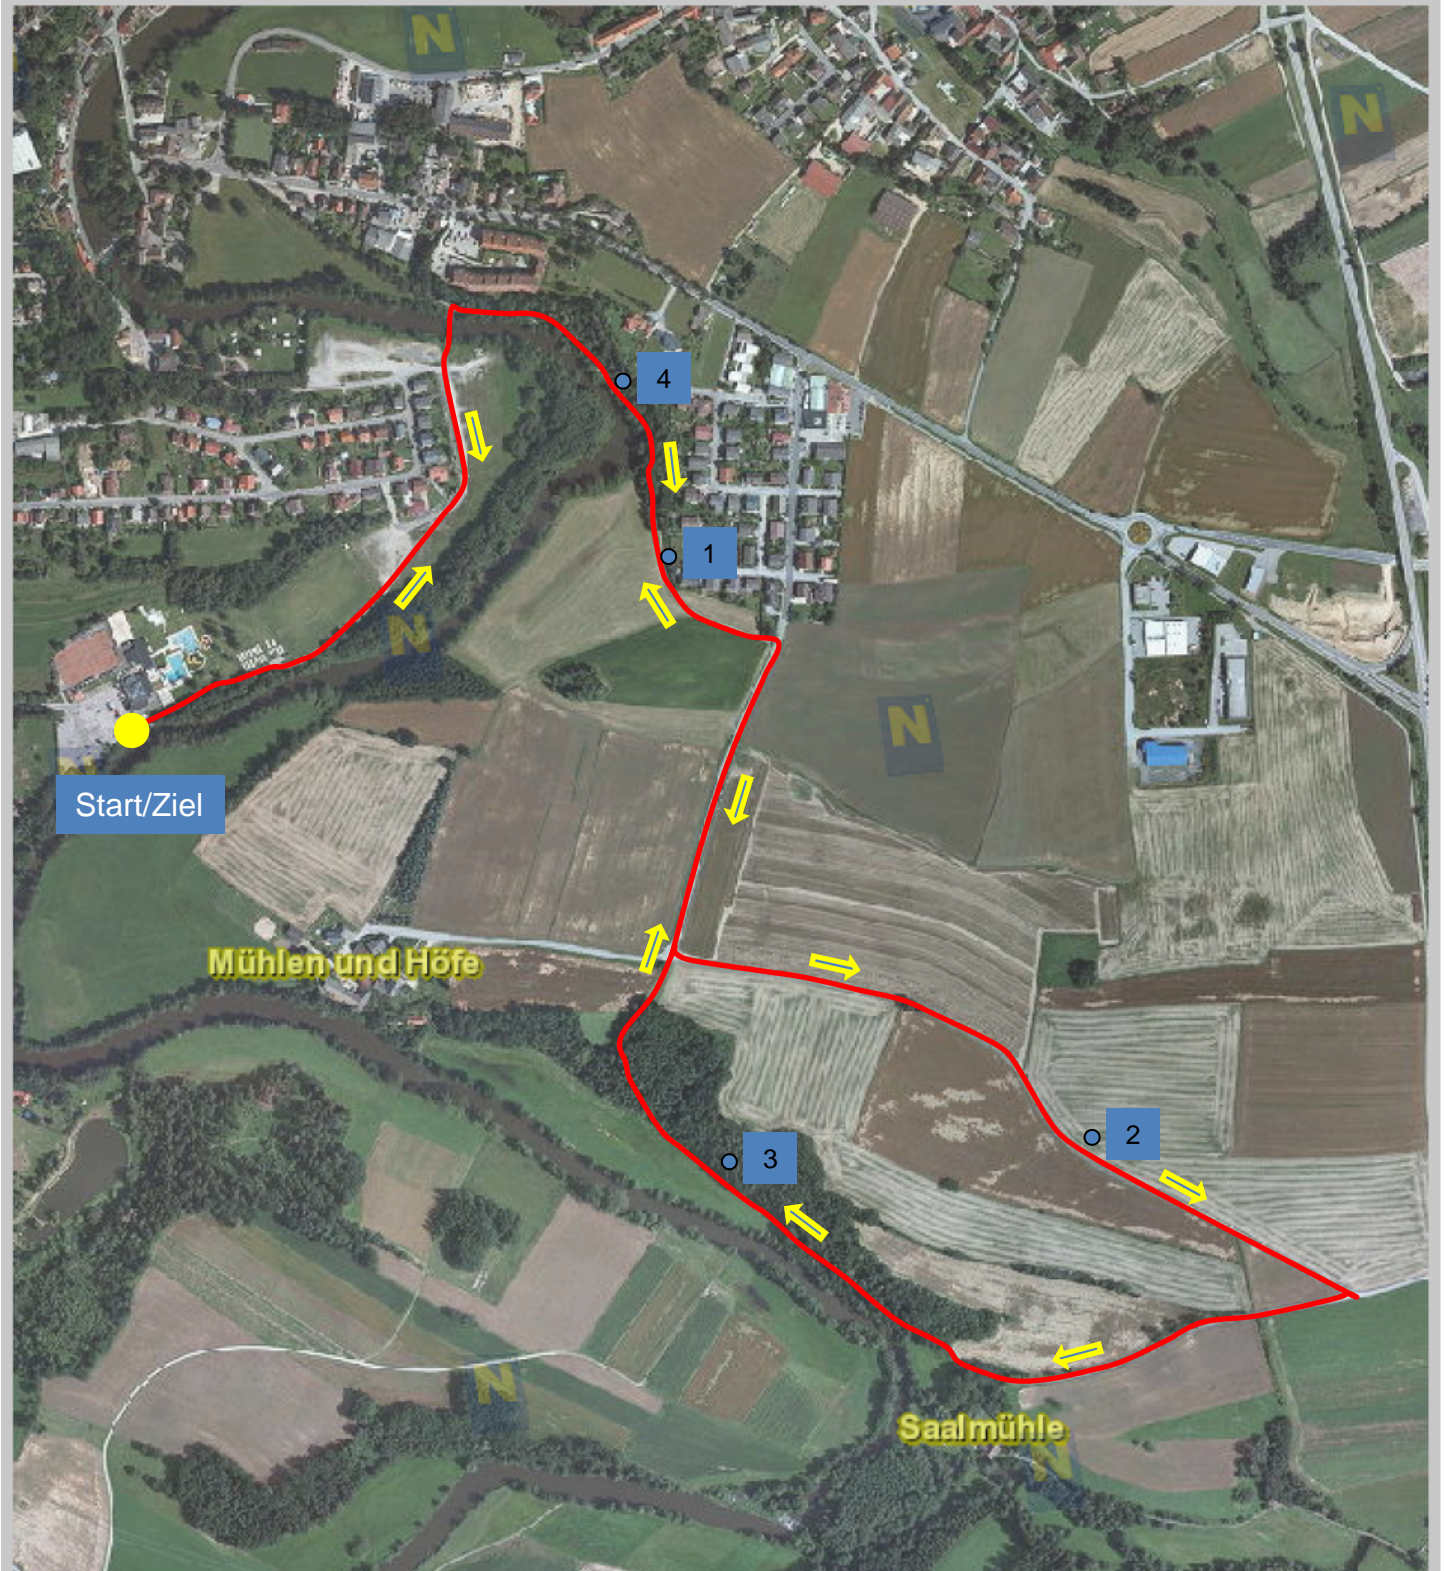

A scenic autumn landscape featuring a dirt path leading through a wooded area. The path is covered with fallen yellow leaves. To the left, a river flows through a dense forest of trees with green and yellow foliage. A large tree trunk is visible on the far left. On the right, a white building is partially visible. The sky is clear and blue.

Crosslauf Waidhofen

Samstag 31.10.2015

Erwachsene: 1 große Runde = 4,8 km – Startzeit 14.30 Uhr

Niederösterreich ATLAS Crosslauf Waidhofen

U18: 1 mittlere Runde = 2,3 km – Startzeit 14.33 Uhr

Niederösterreich ATLAS Crosslauf Waidhofen

U12: 1 kleine Runde = 1,2 km – Startzeit 14.35 Uhr