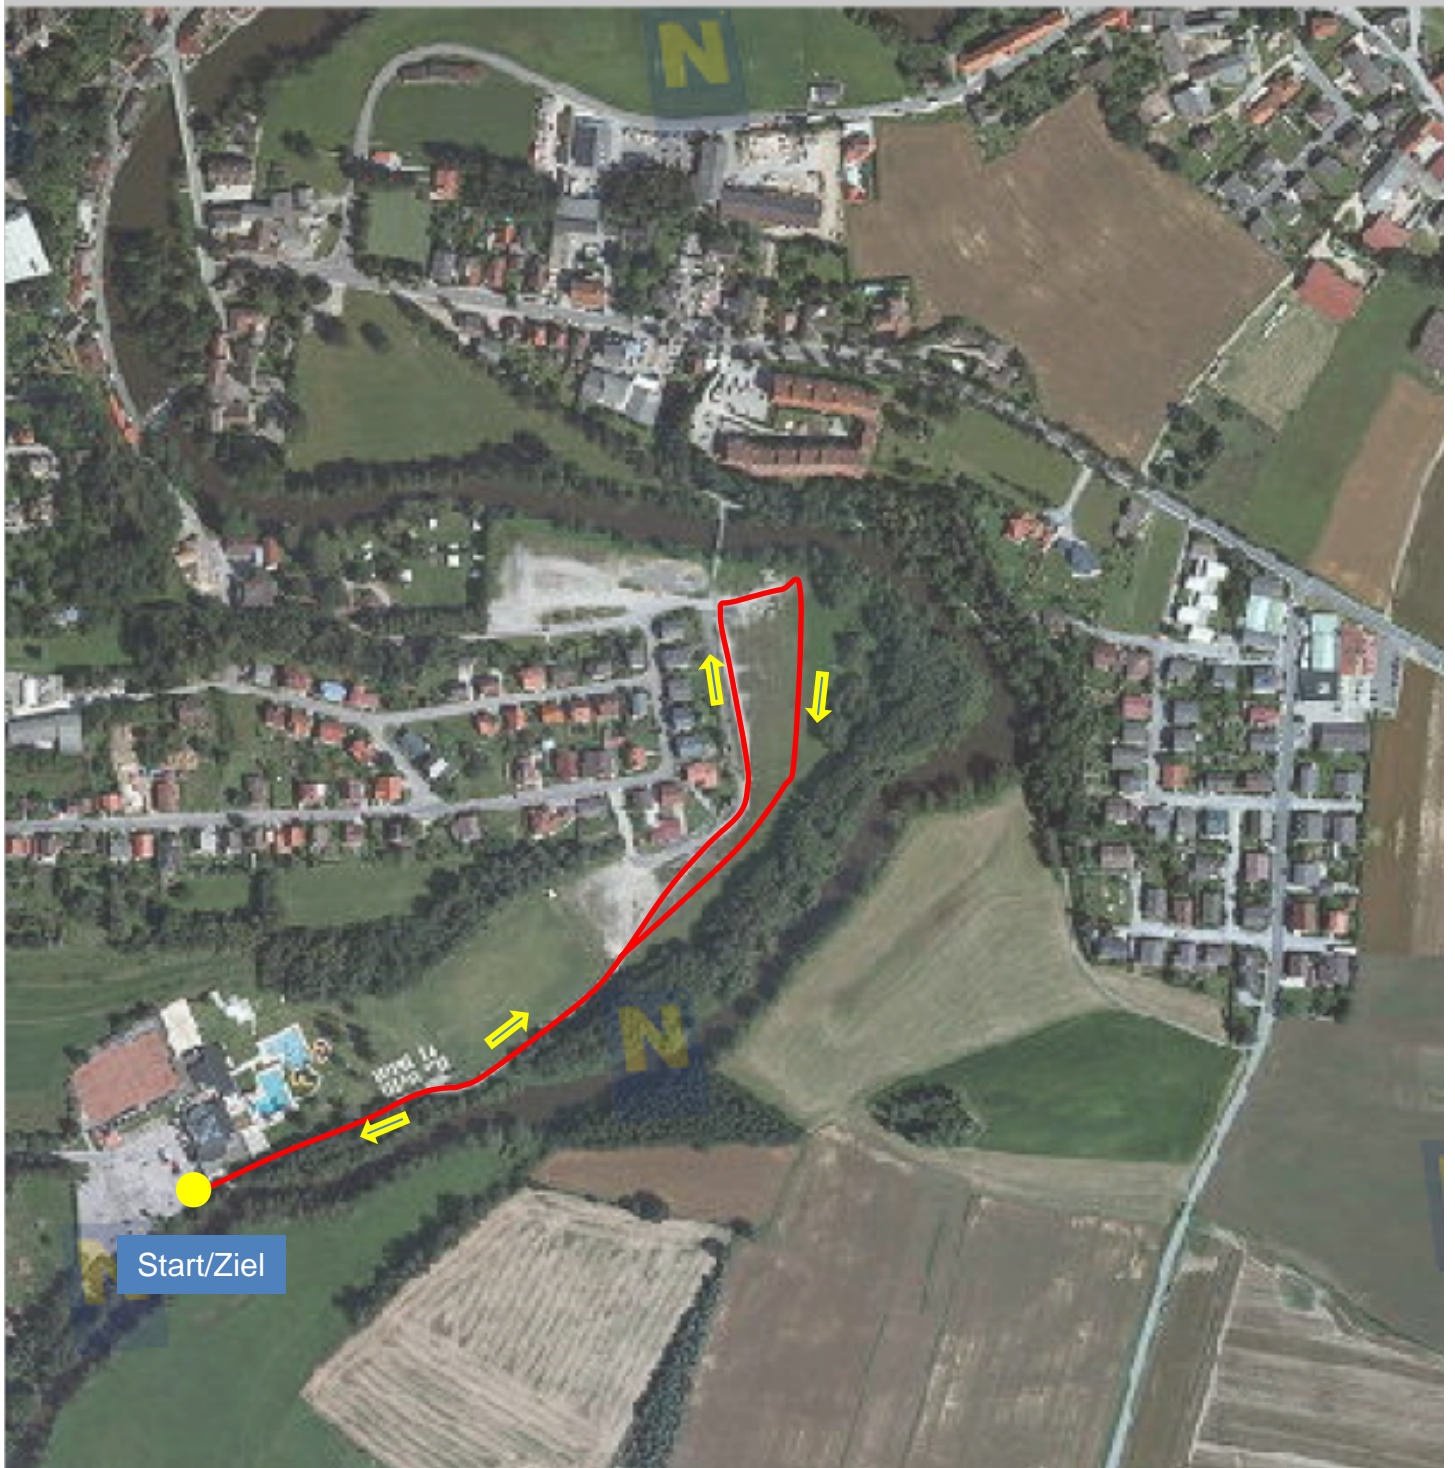

A scenic autumn landscape featuring a dirt path leading through a wooded area. The path is covered with fallen yellow leaves. To the left, a river flows through a dense forest of trees with green and yellow foliage. A large tree trunk is visible on the far left. On the right, a white building is partially visible. The sky is clear and blue.

Crosslauf Waidhofen

Samstag 31.10.2015

Erwachsene: 1 große Runde = 4,8 km – Startzeit 14.30 Uhr

Niederösterreich ATLAS Crosslauf Waidhofen

U18: 1 mittlere Runde = 2,3 km – Startzeit 14.33 Uhr

Niederösterreich ATLAS Crosslauf Waidhofen

U12: 1 kleine Runde = 1,2 km – Startzeit 14.35 Uhr