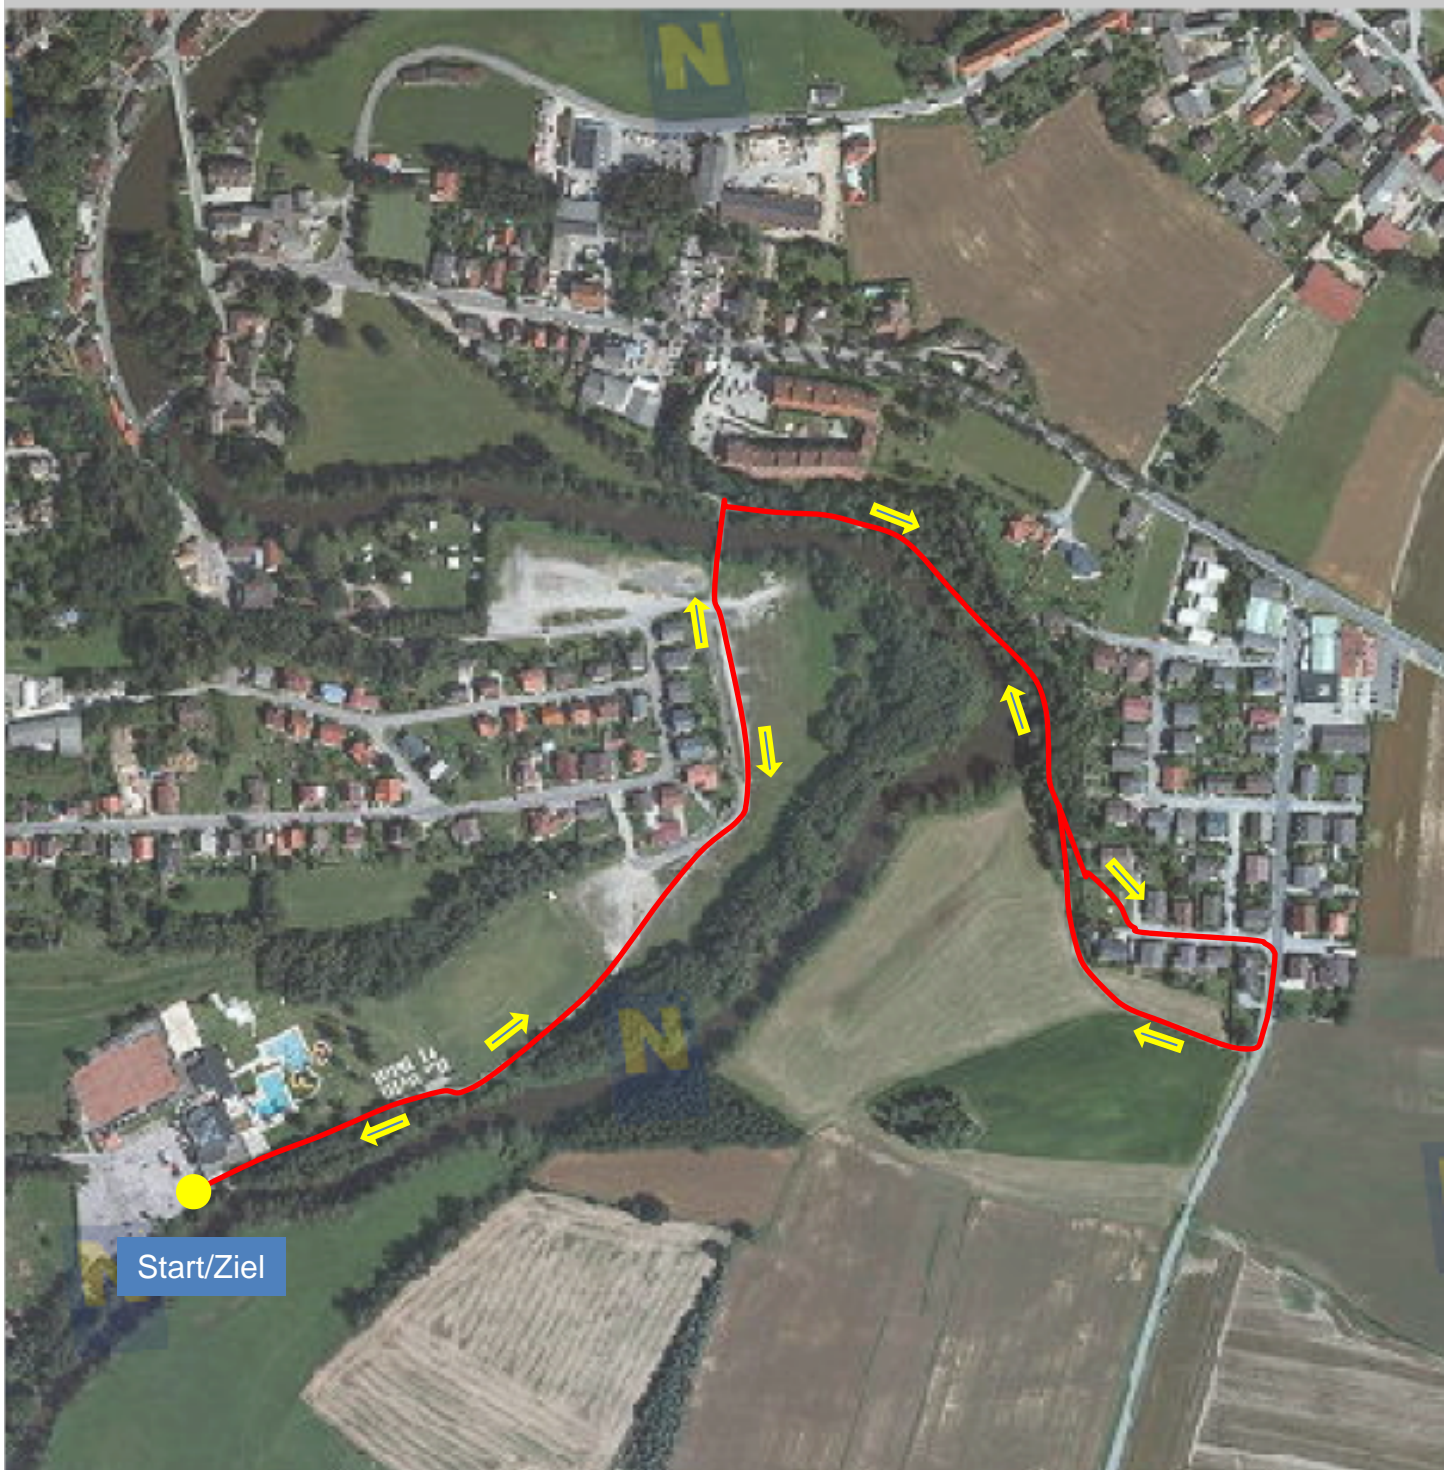

A scenic autumn landscape featuring a dirt path leading through a wooded area. The path is covered with fallen yellow leaves. To the left, a river flows through a dense forest of trees with green and yellow foliage. A large tree trunk is visible on the far left. On the right, a white building is partially visible. The sky is clear and blue.

Crosslauf Waidhofen

Samstag 31.10.2015

Erwachsene: 1 große Runde = 4,8 km – Startzeit 14.30 Uhr

Niederösterreich ATLAS Crosslauf Waidhofen

U18: 1 mittlere Runde = 2,3 km – Startzeit 14.33 Uhr

Niederösterreich ATLAS Crosslauf Waidhofen

U12: 1 kleine Runde = 1,2 km – Startzeit 14.35 Uhr